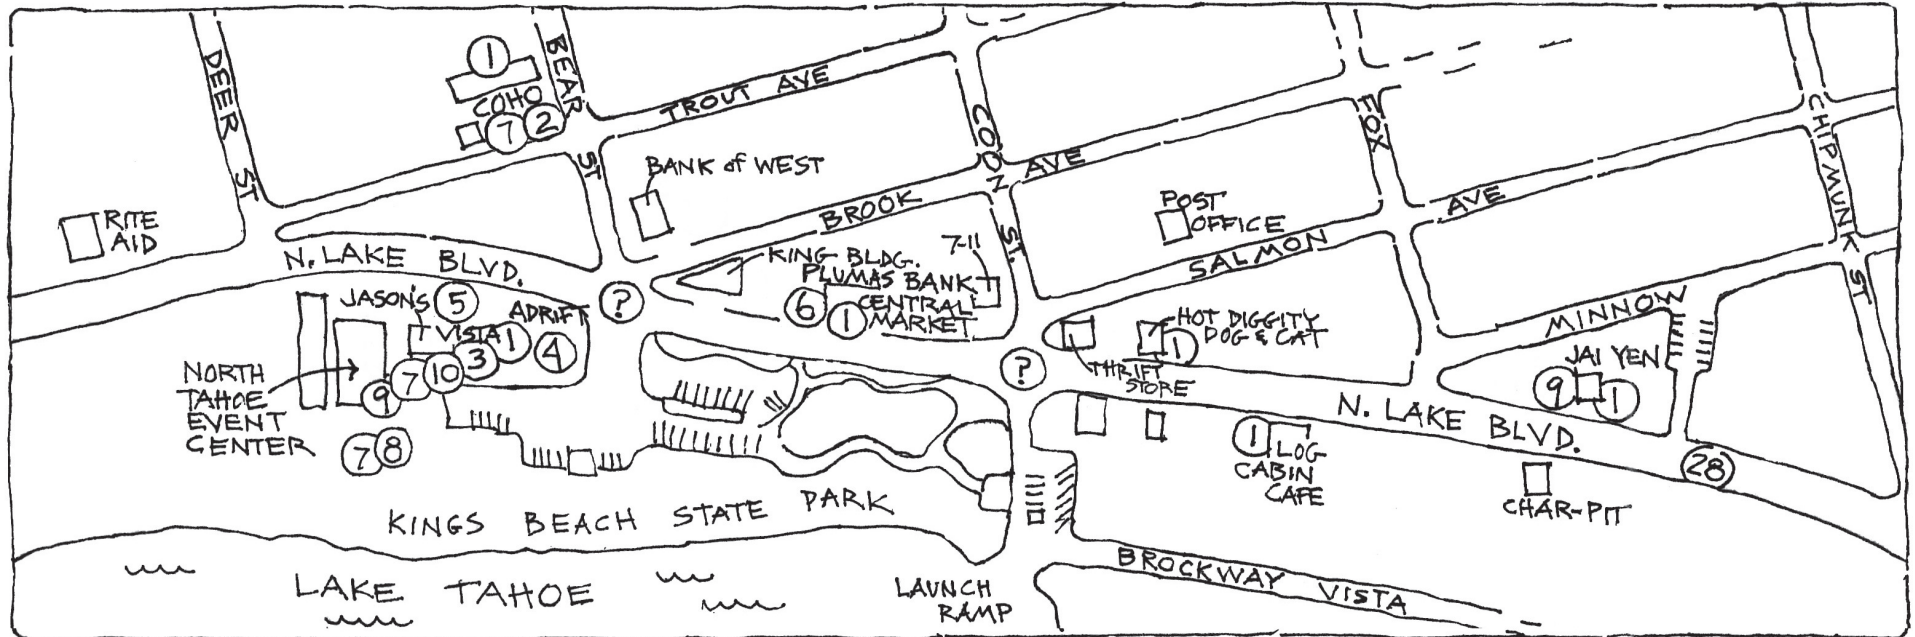

Artists create site specific artwork in public

DET'OURS: Kings Beach, 2014

self-guided walking tour MAP

August 23 - September 30, 2014

www.tahoepublicart.org

- ① Karen Atkinson *
  www.karenatkinsonstudio.com
- ② Bernard Brunon & Nancy Ganucheau
  bernard@thatspainting.com
- ③ Devin Price, Tyler Joersz & Andy Cline
  www.threedotsignature.com
- ④ Troy Corliss
  www.troycorliss.com
- ⑤ Toni Standteiner
  www.mtnforge.com
- ⑥ Peter Hazel & Carol Street
  peter@peterhazel.com

- ⑦ Jane Jenny **
  jane@jennyent.com
- ⑧ Pamela Hunt Lee
  www.pamelahuntlee.com
- ⑨ Sara Smith, Ying Muncy & Shelley Fallon
  www.saralsmith.com, www.fallonmultimedia.com, www.yingsart.com
- ⑩ Kim Vail & Jesse Meyer
  peaceoutdesign@gmail.com
- ? TBD Future Permanent Art

** Jane's botanical markers are on 2"x4" wood stakes identified by #7.

Thank you to our artist sponsors:

The Jenny Family • Meyer Construction • The Miller Family • Mountain Forge • North Lake Tahoe Resort Association • NSM Construction • Plumas Bank • The Prieston Family • Tahoe City Dental Group • Tahoe Tech Group • Trudy & Rolf Lesem • Village Interiors of Incline Village

Interested in purchasing the art? Please contact the artist directly.

TAHOE PUBLIC

Many thanks to our partners: